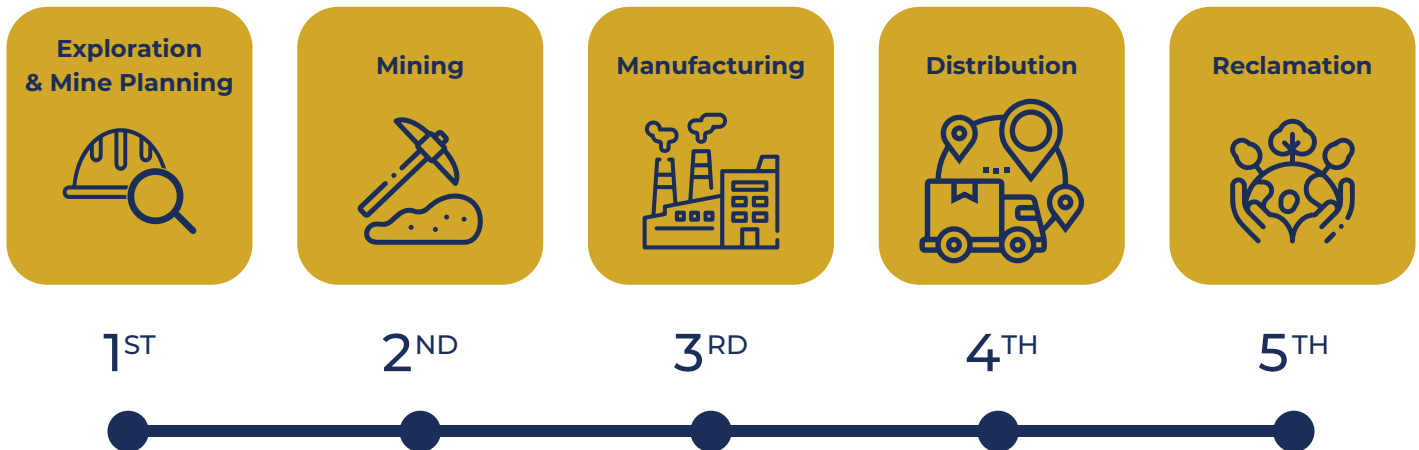

Mineral Services

PT SUCOFINDO (PERSERO)

PT SUCOFINDO supports the mining industry by ensuring the quantity and quality of minerals, and the overall mining process through inspection, supervision, testing, and consulting services.

SUCOFINDO's Role

in Customer's Business Process

The mineral mining business has great financial risks since it involves a large investment. From the safety risks to environmental risks, they need to be managed from the exploration to the distribution stage to avoid major losses.

Why **SUCOFINDO?**

Our mineral laboratories are spread throughout Indonesia and strategically close to the mining areas. With our latest technology and calibrated equipment, preparation systems that refer to national and international standards, and technical experts, we are committed to serving the best services.